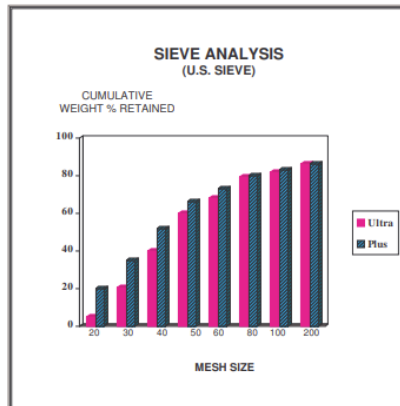

FEATURES

- High chemical purity
- High brightness

BENEFITS

- Ideally suited for plastering of concrete spas and pools

SHIPPING INFORMATION

MARBLEMIX® products ship from Canaan, CT.

Product is available in 50 lb. bags and supersacks.

For availability and minimum order quantity, contact customer service.

SALES OFFICES

Canaan, CT

866-840-6840

Bethlehem, PA, USA

800-801-1031

www.mineralstech.com

MARBLEMIX® DOLOMITE

Plus and Ultra Grades

Product Description

MARBLEMIX® dolomite limestone is a high-quality marble aggregate product produced at our plant in Canaan, CT. High chemical purity and high brightness make these fine marble products ideally suited for the plastering of concrete spas and pools.

Typical Properties*

	PLUS	ULTRA
Specific Gravity	2.8	2.8
Bulk Density (lbs/ft³) (grams/cc)	85 1.36	85 1.36

Chemical Composition (Typical)

Magnesium Carbonate (MgCO₃)	43%	43%
Moisture (%) (% weight loss @ 110° C)	0.1%	0.1%
Calcium Carbonate (CaCO₃)	55%	55%
Iron as (Fe₂O₃)	0.3%	0.3%

All products are sold on the understanding that the user is solely responsible for determining their suitability for the intended use. All information given and recommendations made herein are based upon our research and are believed to be accurate, but no guarantee, either expressed or implied, is made with respect thereto or with respect to the infringement of any patent. SMI MAKES NO WARRANTY OF MERCHANTABILITY OR SUITABILITY FOR ANY PARTICULAR PURPOSE IN CONNECTION WITH ANY SALE OF THE PRODUCTS DESCRIBED HEREIN. Inconsistent terms and conditions contained in Buyer's purchase order shall not be binding on SMI unless reflected in writing signed by SMI's representative. This information is not to be copied, used in evidence, released for publication or public distribution without written permission from Specialty Minerals Inc.

Specialty
MINERALS

A MINERALS TECHNOLOGIES COMPANY